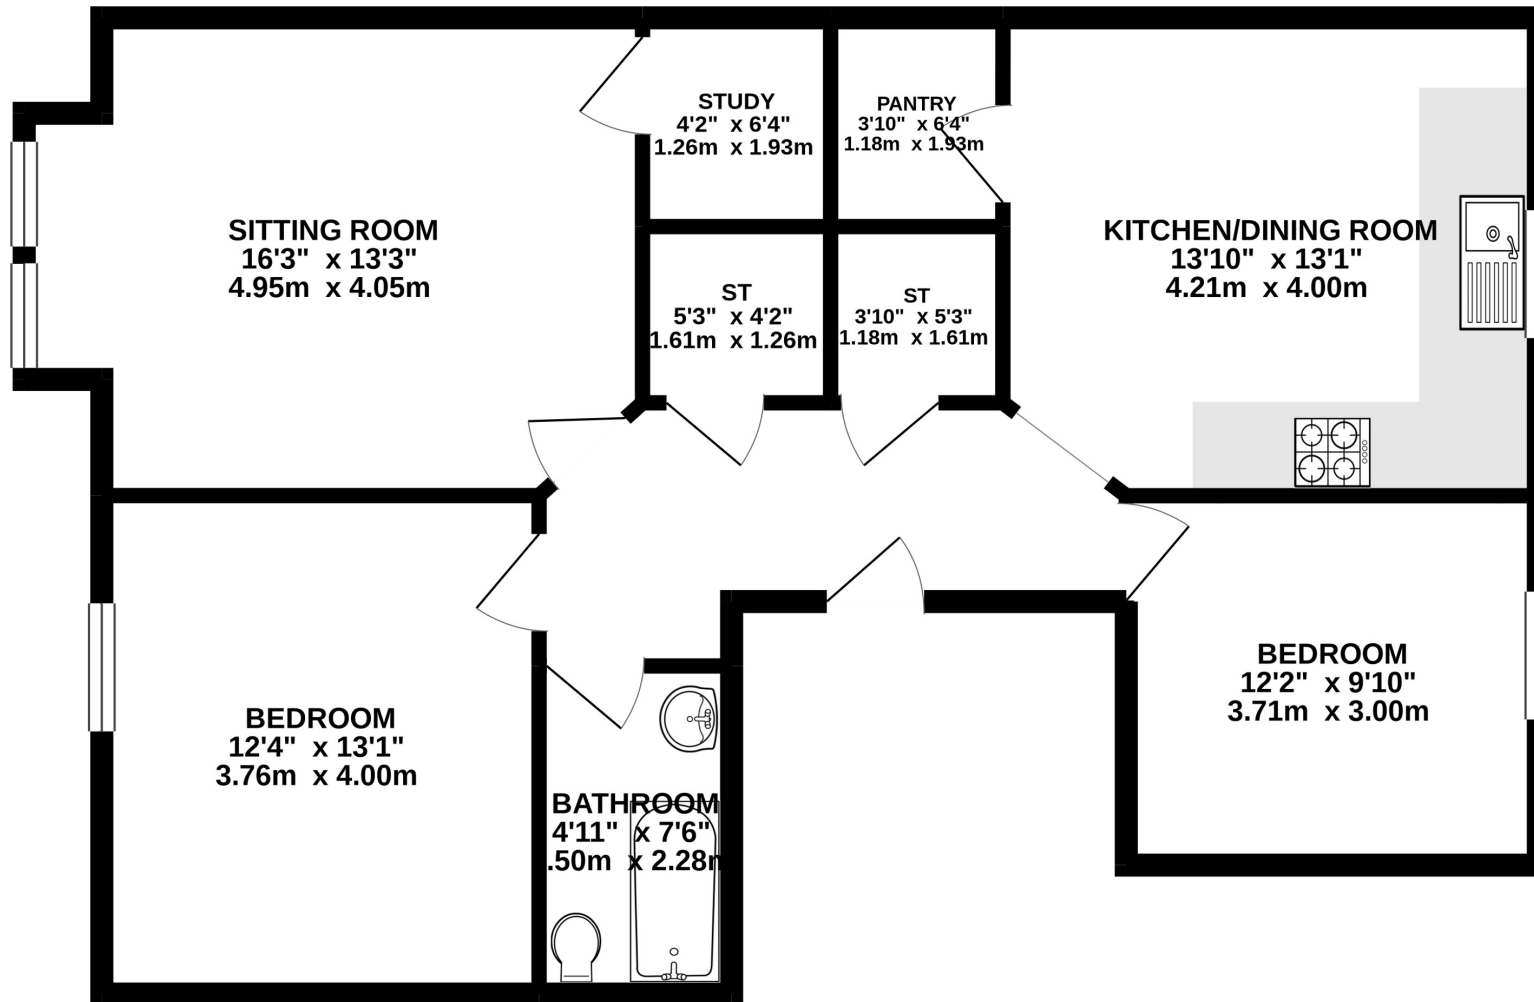

872 sq.ft. (81.0 sq.m.) approx.

62 MONTROSE TERRACE, EDINBURGH

TOTAL FLOOR AREA : 872sq.ft. (81.0 sq.m.) approx.